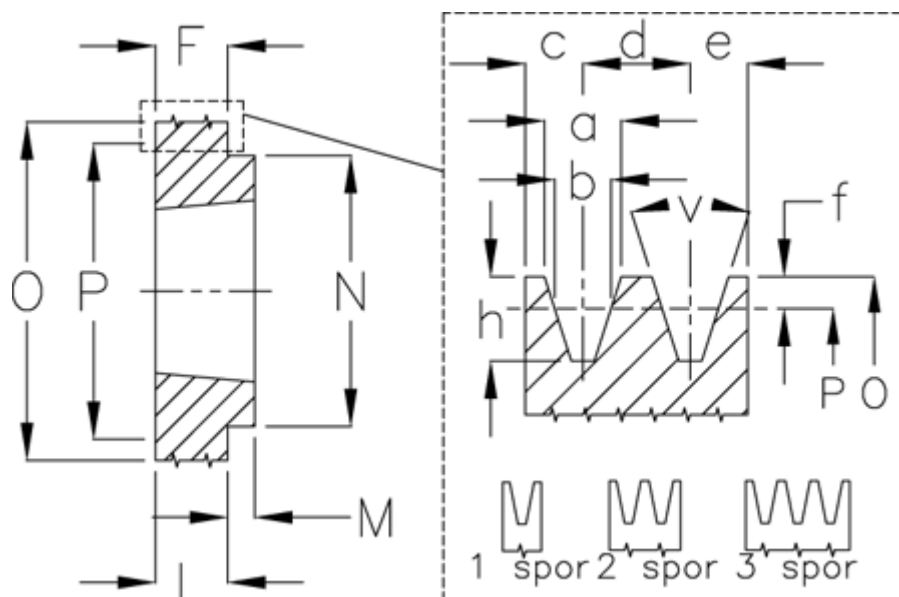

Article number: 604110007501

Description: V-belt pulley SPA 75/1 TL1108

Measures

a	= 12.7	For bush	= 1108	P	= 75
b	= 11.0	h	= 13.8	Type	= SPA
Bush ζ max	= 28	J	= -	v	= 34 grader
c	= 10.0	L	= 22		
d	= 15.0	m	= 2		
e	= 10.0	N	= 56		
f	= 2.8	Number of ribs	= 1		
F	= 20	O	= 80.5		